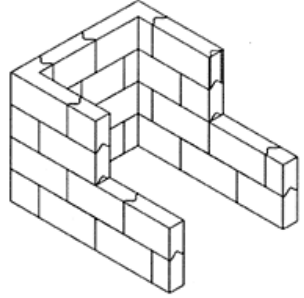

LEAD BRICKS

1

Interlocking

DIMENSIONS	
100 mm x	270 mm x 60 mm
100 mm x	100 mm x 50 mm
200 mm x	200 mm x 30 mm
200 mm x	200 mm x 27 mm
150 mm x	300 mm x 25 mm
200 mm x	200 mm x 24 mm
200 mm x	200 mm x 22 mm
200 mm x	200 mm x 12 mm
200 mm x	200 mm x 10 mm

2

Straight

Applied Projects:

- Cast from 99.9% pure virgin high quality lead.
- Available as straight or interlocking chevron-type in a wide range of sizes, thicknesses and shapes to suit your application.
- KORTSA lead bricks offer maximum protection against x-ray beta and gamma radiation
- KORTSA straight lead bricks can be cut on site in any direction without the fear of losing the interlocking capability.