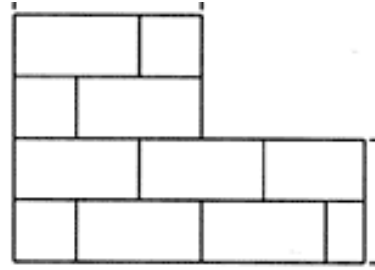

LEAD BRICKS

1

Interlocking

DIMENSIONS	
100 mm x	270 mm x 60 mm
100 mm x	100 mm x 50 mm
200 mm x	200 mm x 30 mm
200 mm x	200 mm x 27 mm
150 mm x	300 mm x 25 mm
200 mm x	200 mm x 24 mm
200 mm x	200 mm x 22 mm
200 mm x	200 mm x 12 mm
200 mm x	200 mm x 10 mm

2

Straight

Applied Projects:

- Cast from 99.9% pure virgin high quality lead.
- Available as straight or interlocking chevron-type in a wide range of sizes, thicknesses and shapes to suit your application.
- KORTSA lead bricks offer maximum protection against x-ray beta and gamma radiation
- KORTSA straight lead bricks can be cut on site in any direction without the fear of losing the interlocking capability.